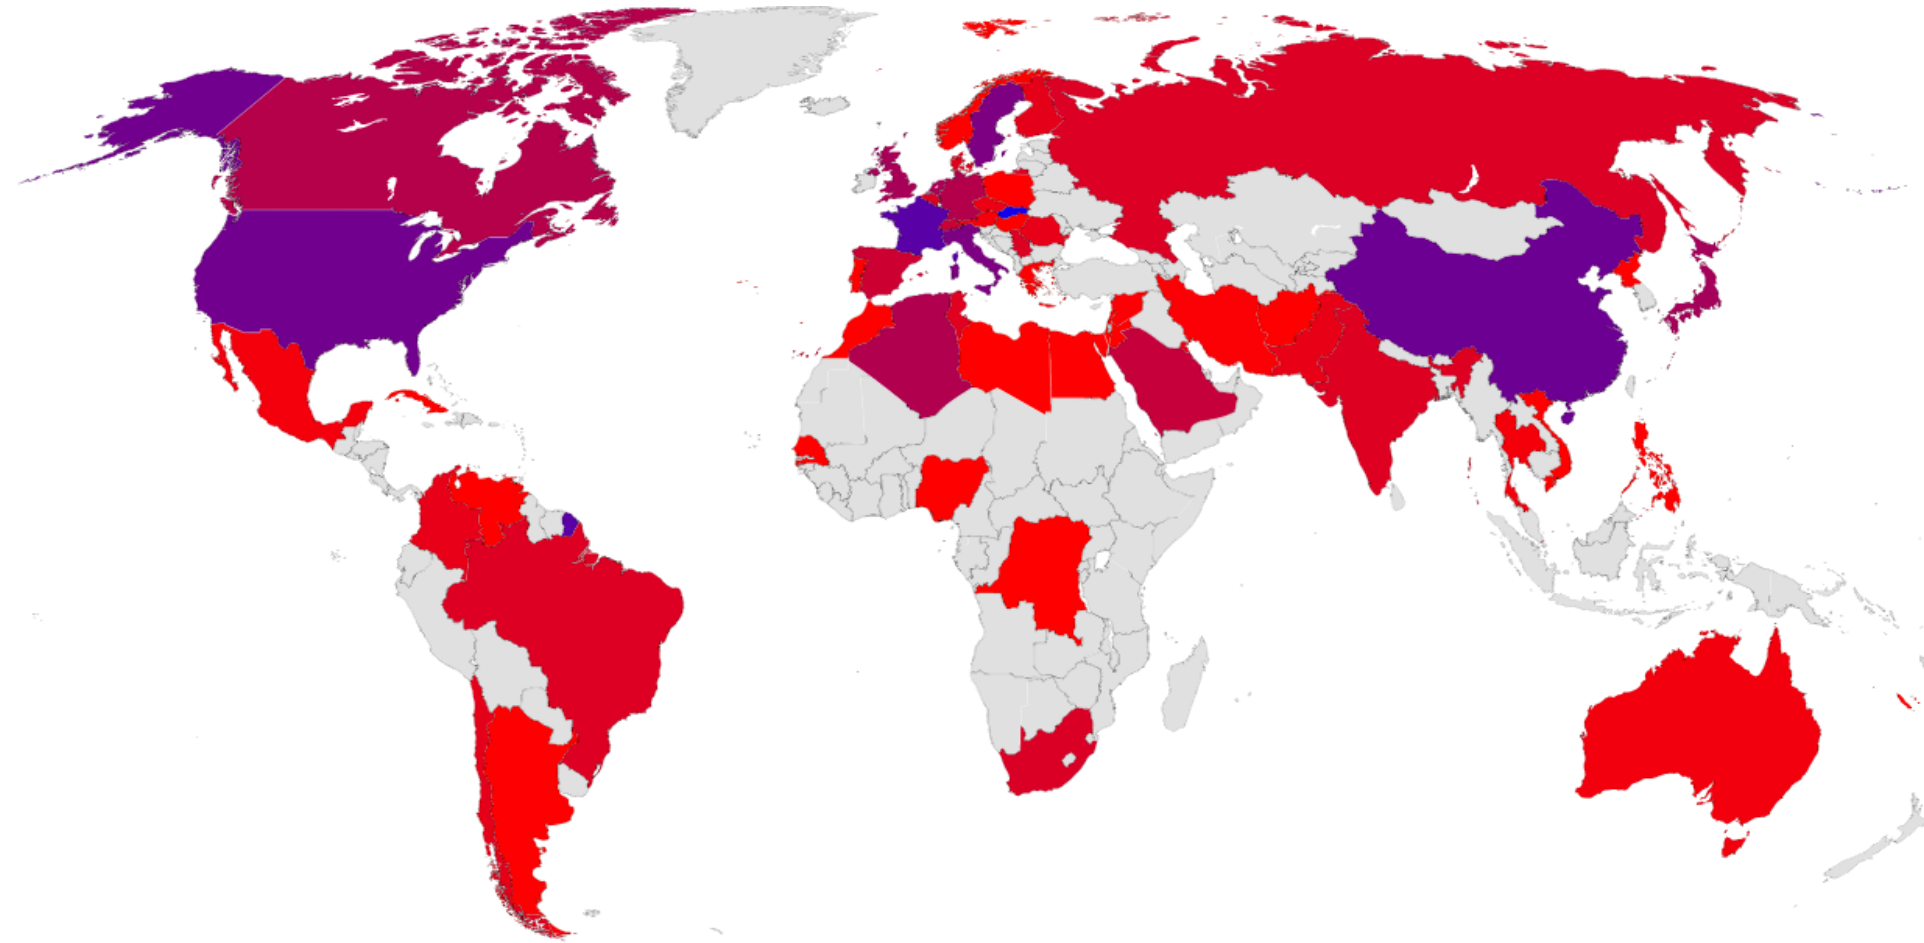

Le Monde

Mining Le Monde

Le Monde

Mining Le Monde

Le Monde

Mining Le Monde

Le Monde

time	place	entity
1967	USA	

Mining Le Monde

Le Monde

Average
age of
people
mentioned

Presence of foreign companies

red: many foreign companies mentioned

blue: few foreign companies mentioned

Mining Le Monde

Le Monde