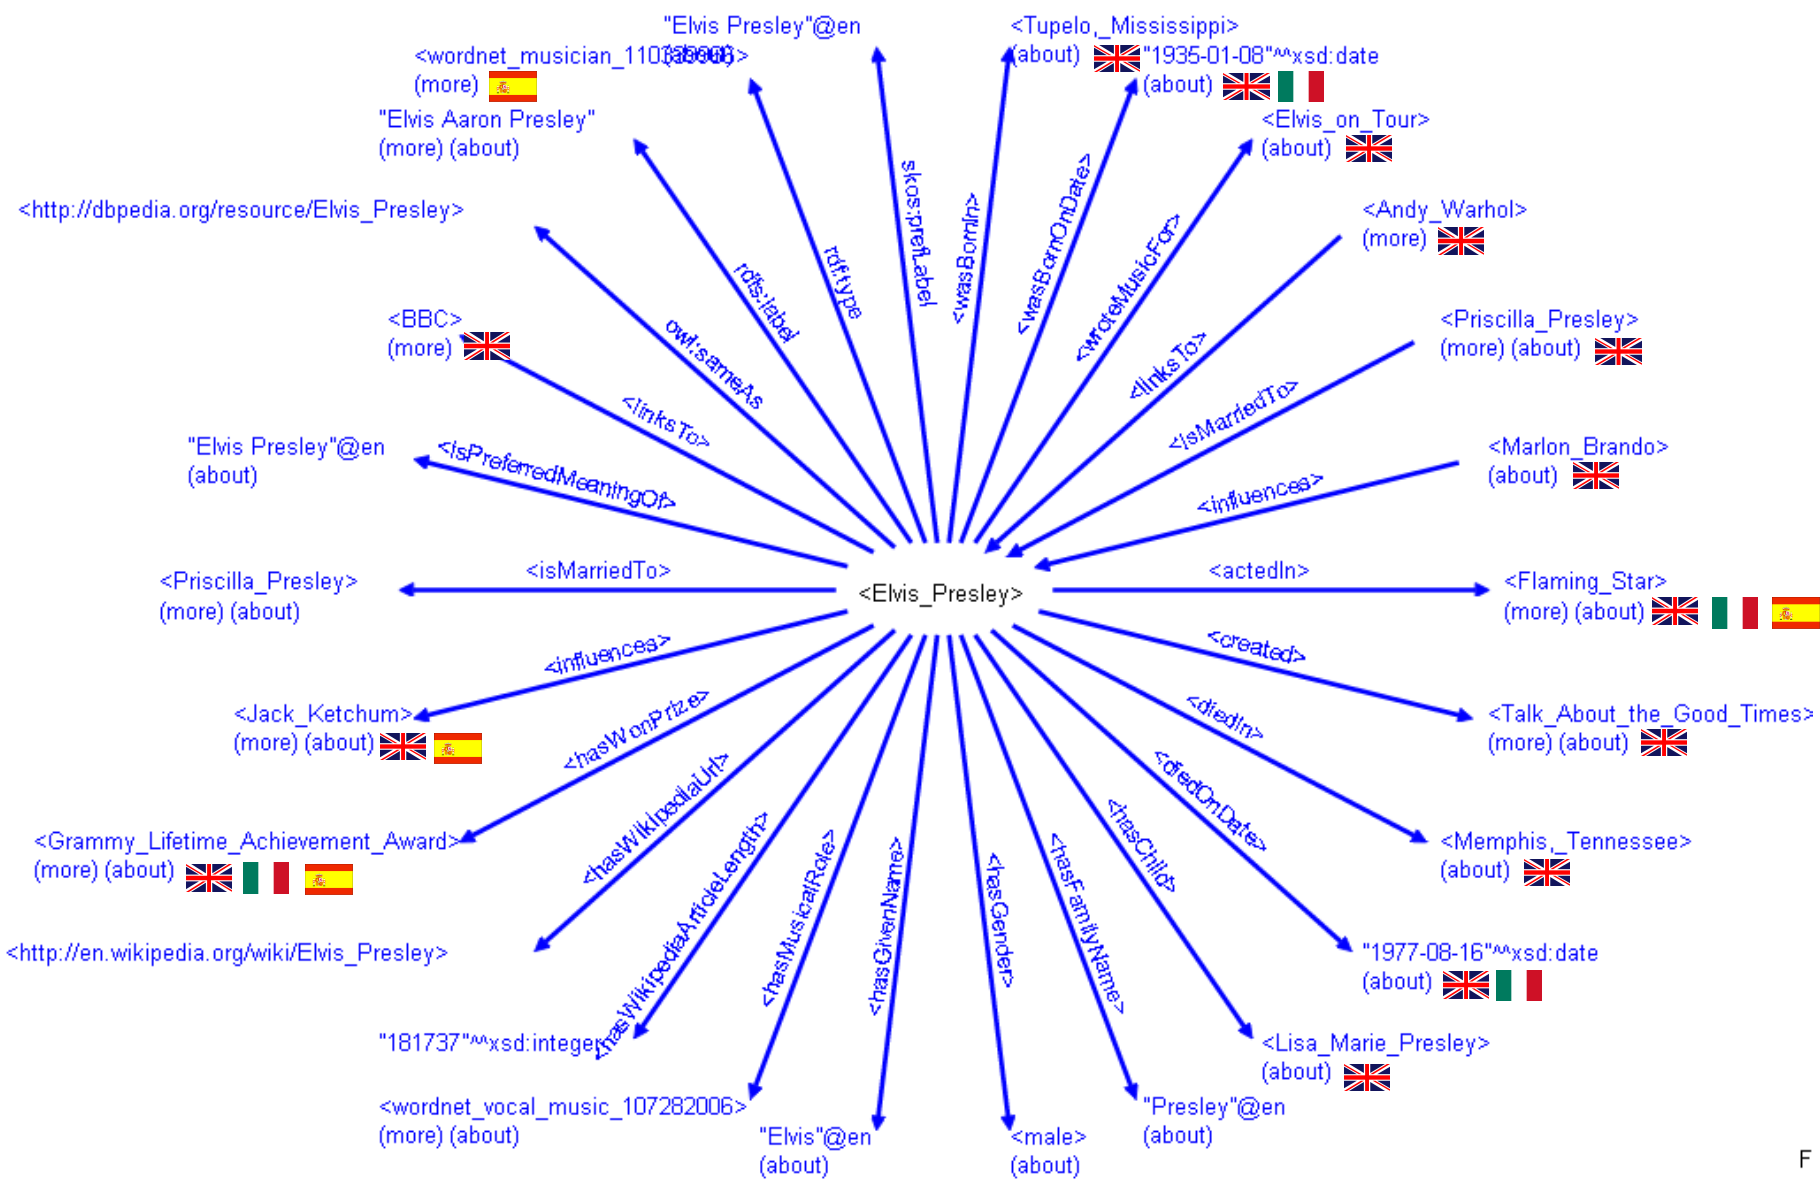

ensuring high quality (95%)

Creating a large knowledge base

Intermediate extractors

- clean facts
- deduplicate facts and entities
- check consistency

ensuring high quality (95%)

Example: YAGO about Elvis

YAGO: a large knowledge base

<http://yago-knowledge.org>

Wikipedia + WordNet
time and space
multilingual (soon)
100 relations
100m facts
10m entities
95% accuracy
used by DBpedia

Caveat:
focus on
precision!

[WWW2007, JWS2008, WWW2011 demo, AIJ2013, WWW2013 demo, CIDR20