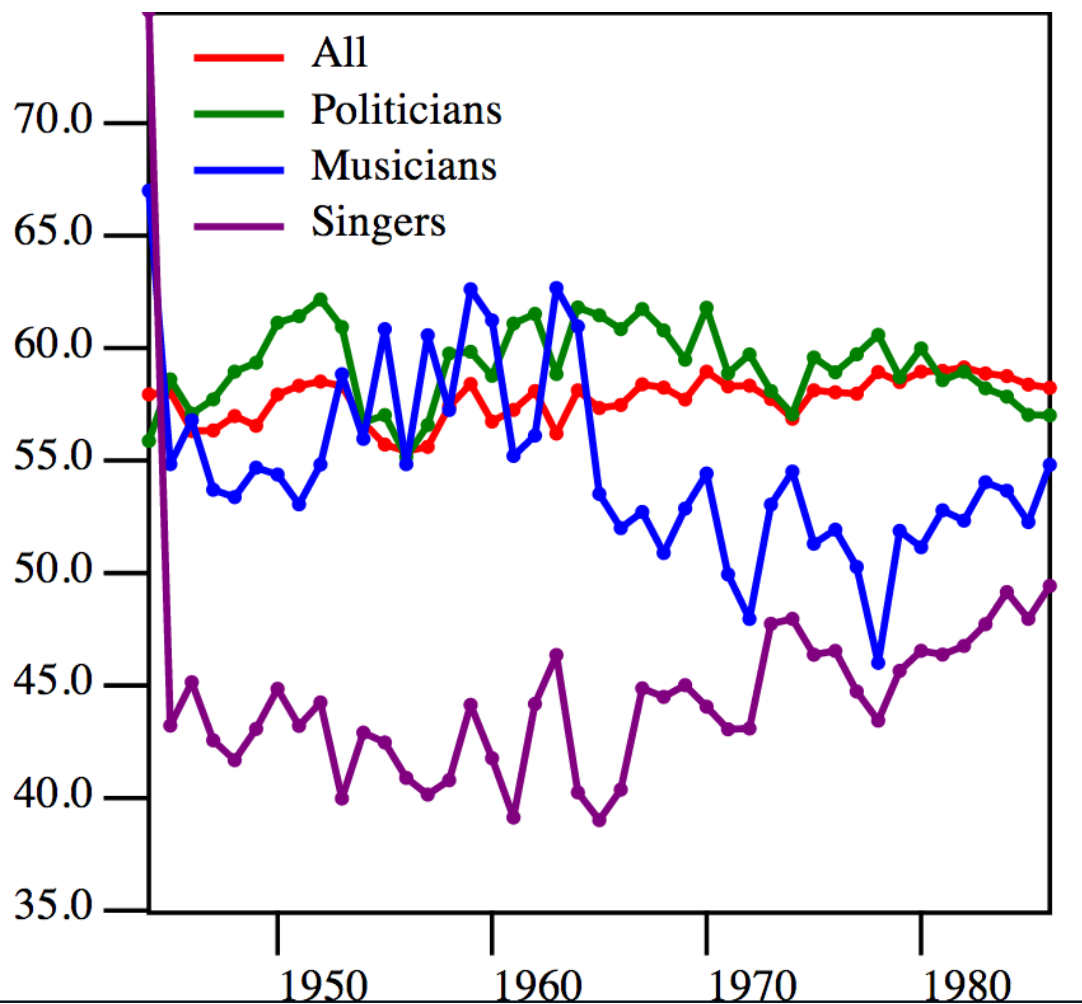

Le Monde

Mining Le Monde

Le Monde

Mining Le Monde

Le Monde

Mining Le Monde

Le Monde

time	place	entity
1967	USA	

Mining Le Monde

Le Monde

Average
age of
people
mentioned

Presence of foreign companies

red: many foreign companies mentioned

blue: few foreign companies mentioned

Mining Le Monde

Le Monde

$$A \wedge B \Rightarrow C$$

Is Elvis dead?

???

Elvis Presley

Singer

Elvis Aaron Presley was an American singer and actor. Regarded as one of the most significant cultural icons of the 20th century, he is often referred to as "the King of Rock and Roll", or simply, "the King". [Wikipedia](#)